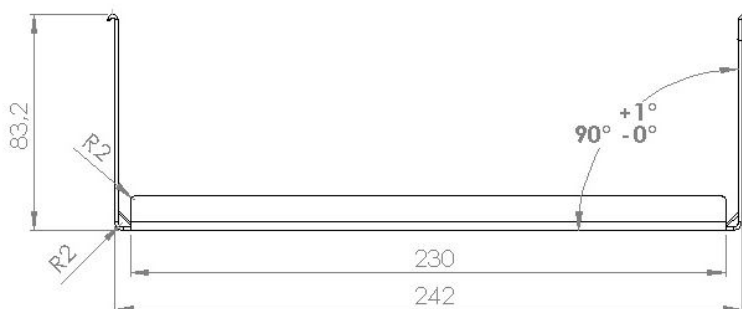

PRODUCT SHEET

Description:

Power Plug Tray f/Forro & Jive,83,2x250,9x74,4mm,Steel,Black , Inner Measurements:
82x240x65mm (H/L/W), Incl. 3, Pieces of Velcro Tape

Item number:

25.20.344-1

Units	Box	Carton	HS Code	Barcode
Pcs.	1	14	8302420090	
				5704866499774