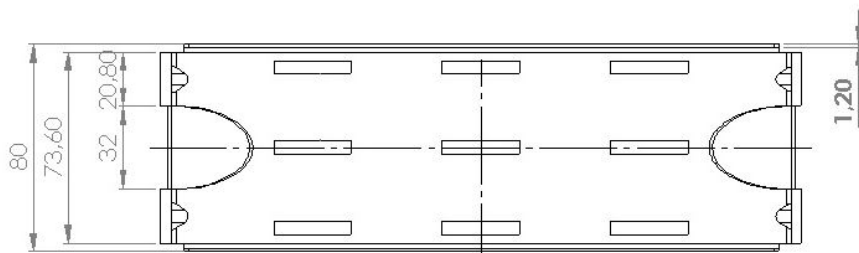

PRODUCT SHEET

Description:

Power Plug Tray f/Forro & Jive,83,2x250,9x74,4mm,Steel,Black , Inner Measurements:
82x240x65mm (H/L/W), Incl. 3, Pieces of Velcro Tape

Item number:

25.20.344-1

Units	Box	Carton	HS Code	Barcode
Pcs.	1	14	8302420090	
				5704866499774